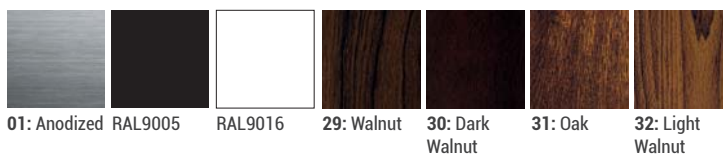

- Min. 20 micron anodized aluminum extruded profile
- High efficient homogeneous light by plexiglas diffused cover
- Suitable for pendant mounting
- Different colors are applicable for the housing
- 1,5 m steel wire hangers are included
- The number of the hangers in the package may vary regarding the product size

P W Product & Power Options

Product Name	Light Color	Input Voltage (V)	Power (W)	Luminous Flux (lm)	Weight (kg)
YZKd Tria	WW-NW-CW	24V DC	86	6.450	3
YZKd Tria	WW-NW-CW	24V DC	48	3.600	3

*Power and Lumen values provided are based off of a cold white (CW) LED.

C Light Color Options

● WW: Warm White	3000K
● NW: Natural White	4000K
● CW: Cold White	6500K

G Housing Color/Coating Options

Control System Options

Color Type	PWM	INV PWM	DMX	DALI	0-10V DC	TRIAC
WW-NW-CW	●			●	●	
R,G,B,A	● ● ● ●					
RGB	● ● ●					
RGBA/W	● ● ● ●					
RGB DMX	● ● ●					
WHITE DMX	●					