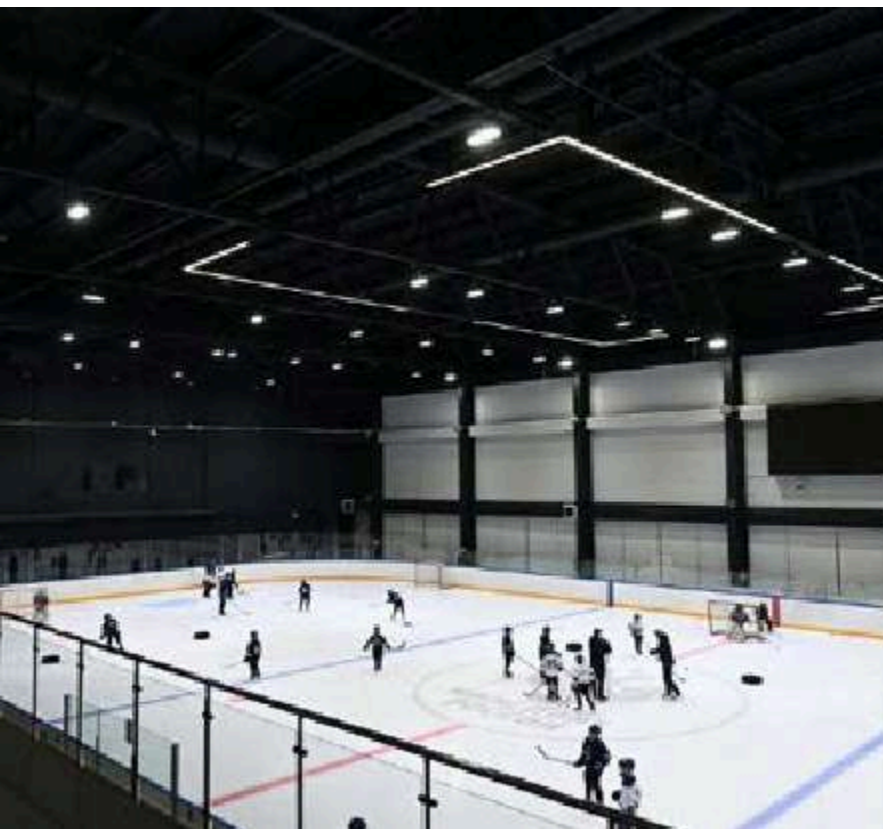

Country	: Turkiye
City	: Antalya
Year	: 2018
Project Category	: Roads and Bridges, Park and Landscapae
Product Category	: Landscape
Used Product	: Arc Circo, Tower, Pole L, Pole T

SPORTS FACILITIES

The lighting of sports facilities is critically important both for enhancing the visibility for athletes and for being compatible with today's HD and 4K broadcasting techniques. Fiberli LED lighting fixtures provide lighting solutions with high energy efficiency in sports facilities under all weather conditions. Our technical team can help you determine the most suitable lighting for solutions that ensure spectators enjoy high-quality viewing experiences while watching matches.