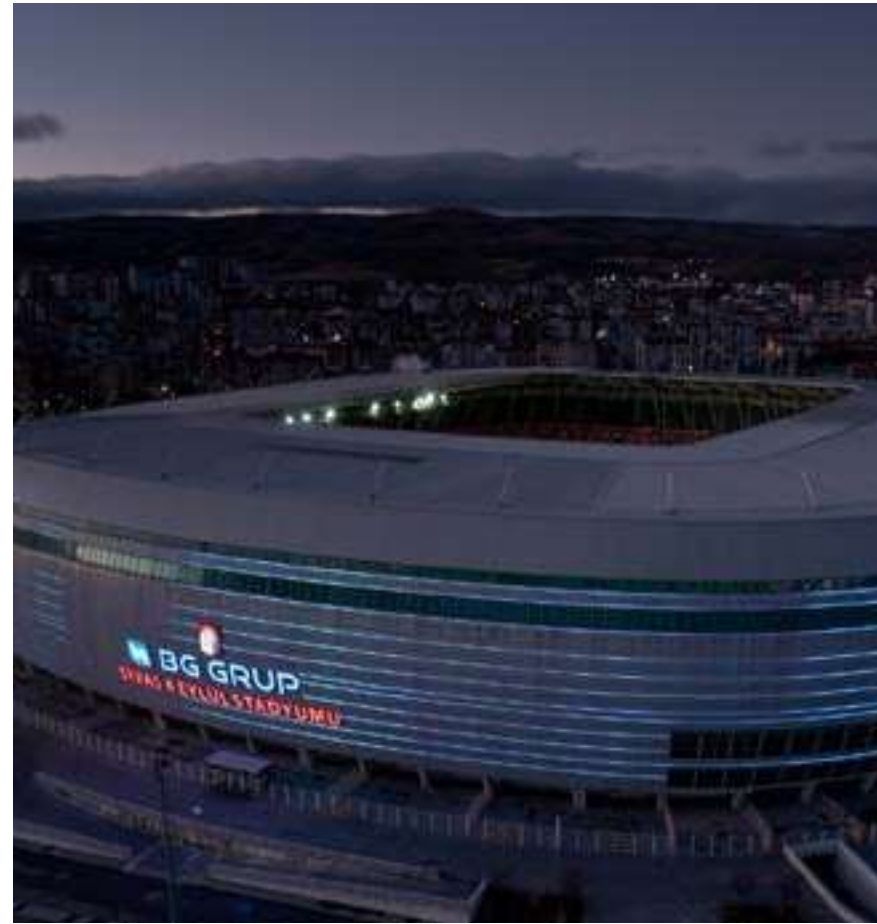

Sivas Sports Stadium

Country	: Turkiye
City	: Sivas
Year	: 2023
Project Category	: Sports Facilities
Product Category	: Facade
Used Product	: LLB33