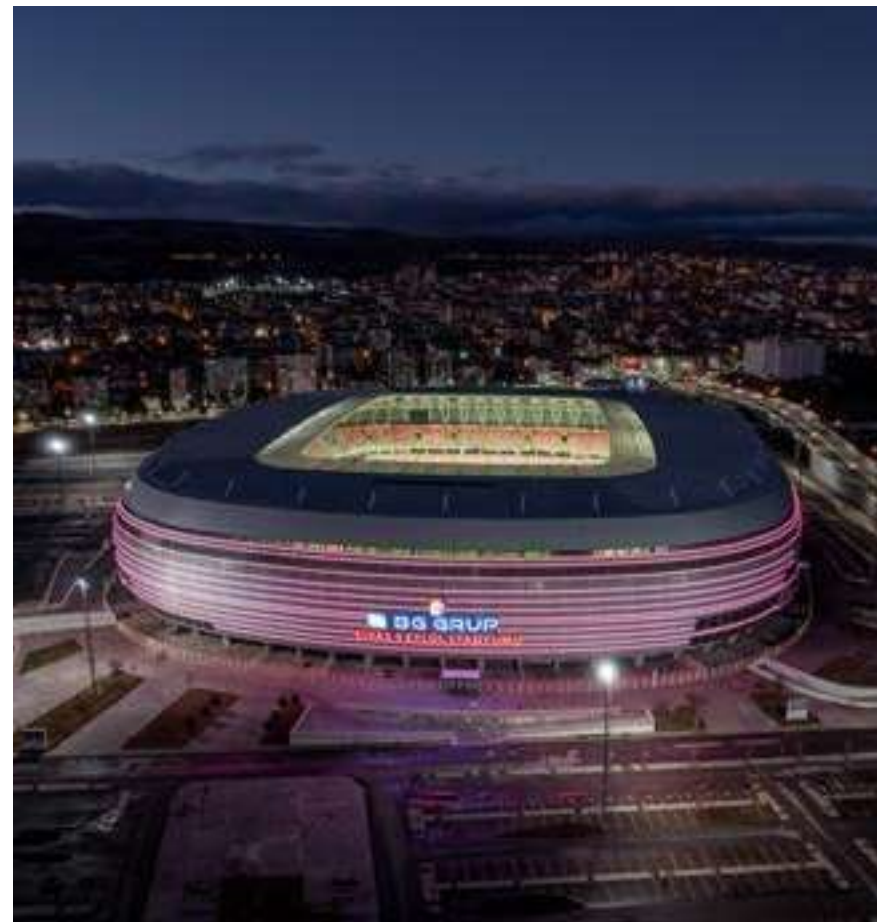

Country	: Turkiye
City	: Antalya
Year	: 2018
Project Category	: Roads and Bridges, Park and Landscapae
Product Category	: Landscape
Used Product	: Arc Circo, Tower, Pole L, Pole T

SPORTS FACILITIES

The lighting of sports facilities is critically important both for enhancing the visibility for athletes and for being compatible with today's HD and 4K broadcasting techniques. Fiberli LED lighting fixtures provide lighting solutions with high energy efficiency in sports facilities under all weather conditions. Our technical team can help you determine the most suitable lighting for solutions that ensure spectators enjoy high-quality viewing experiences while watching matches.

New Cairo Stadium

Country	: Egypt
City	: Cairo
Year	: 2024
Partner Company	: Orchid
Project Category	: Sports Facilities
Product Category	: Facade
Used Product	: WS

Sivas Sports Stadium

Country	: Turkiye
City	: Sivas
Year	: 2023
Project Category	: Sports Facilities
Product Category	: Facade
Used Product	: LLB33