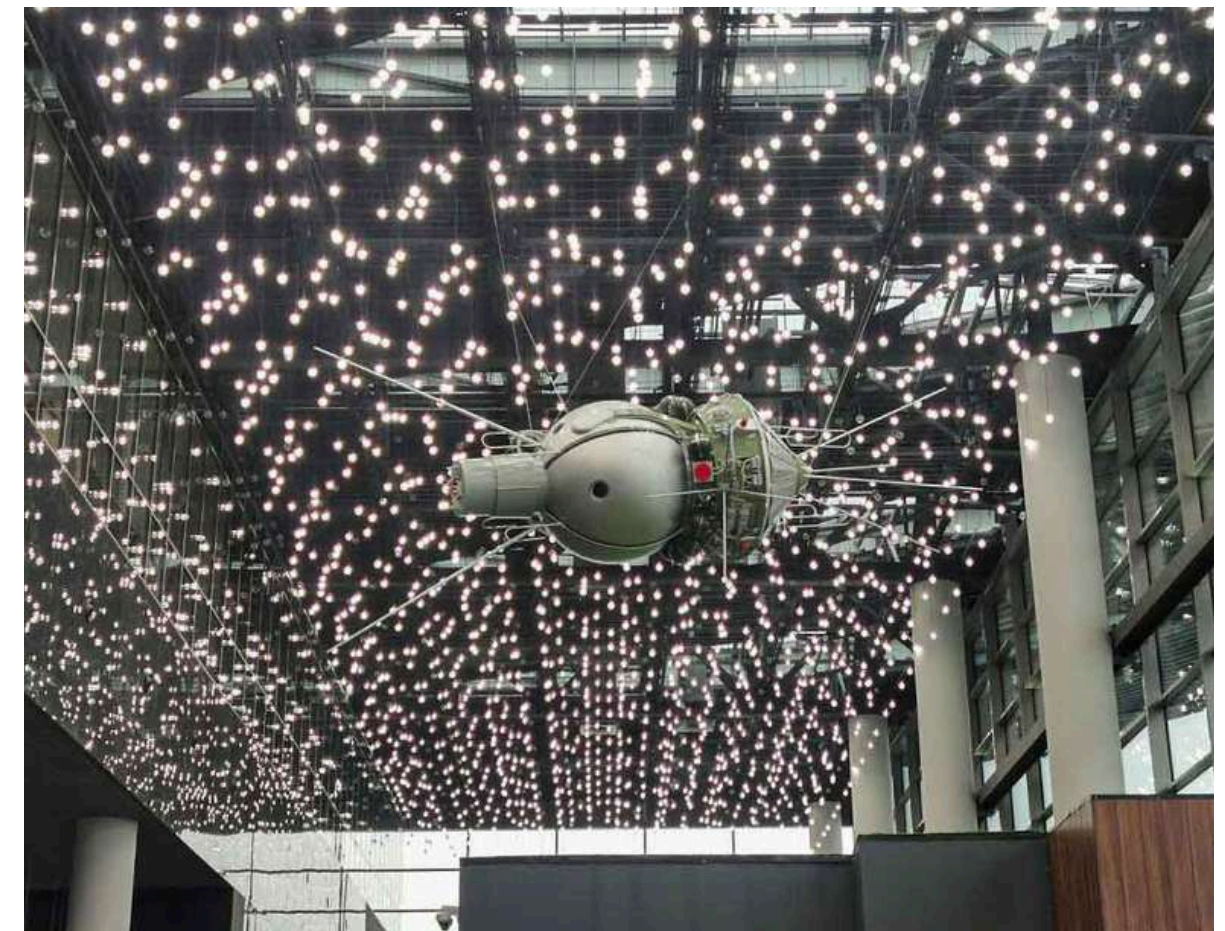

Kemerovo International Airport

Country	: Rusya
City	: Kemerovo
Year	: 2021
Project Category	: Transportation
Product Category	: Decorative, Concept Design
Used Product	: BLZS, Concept Armature