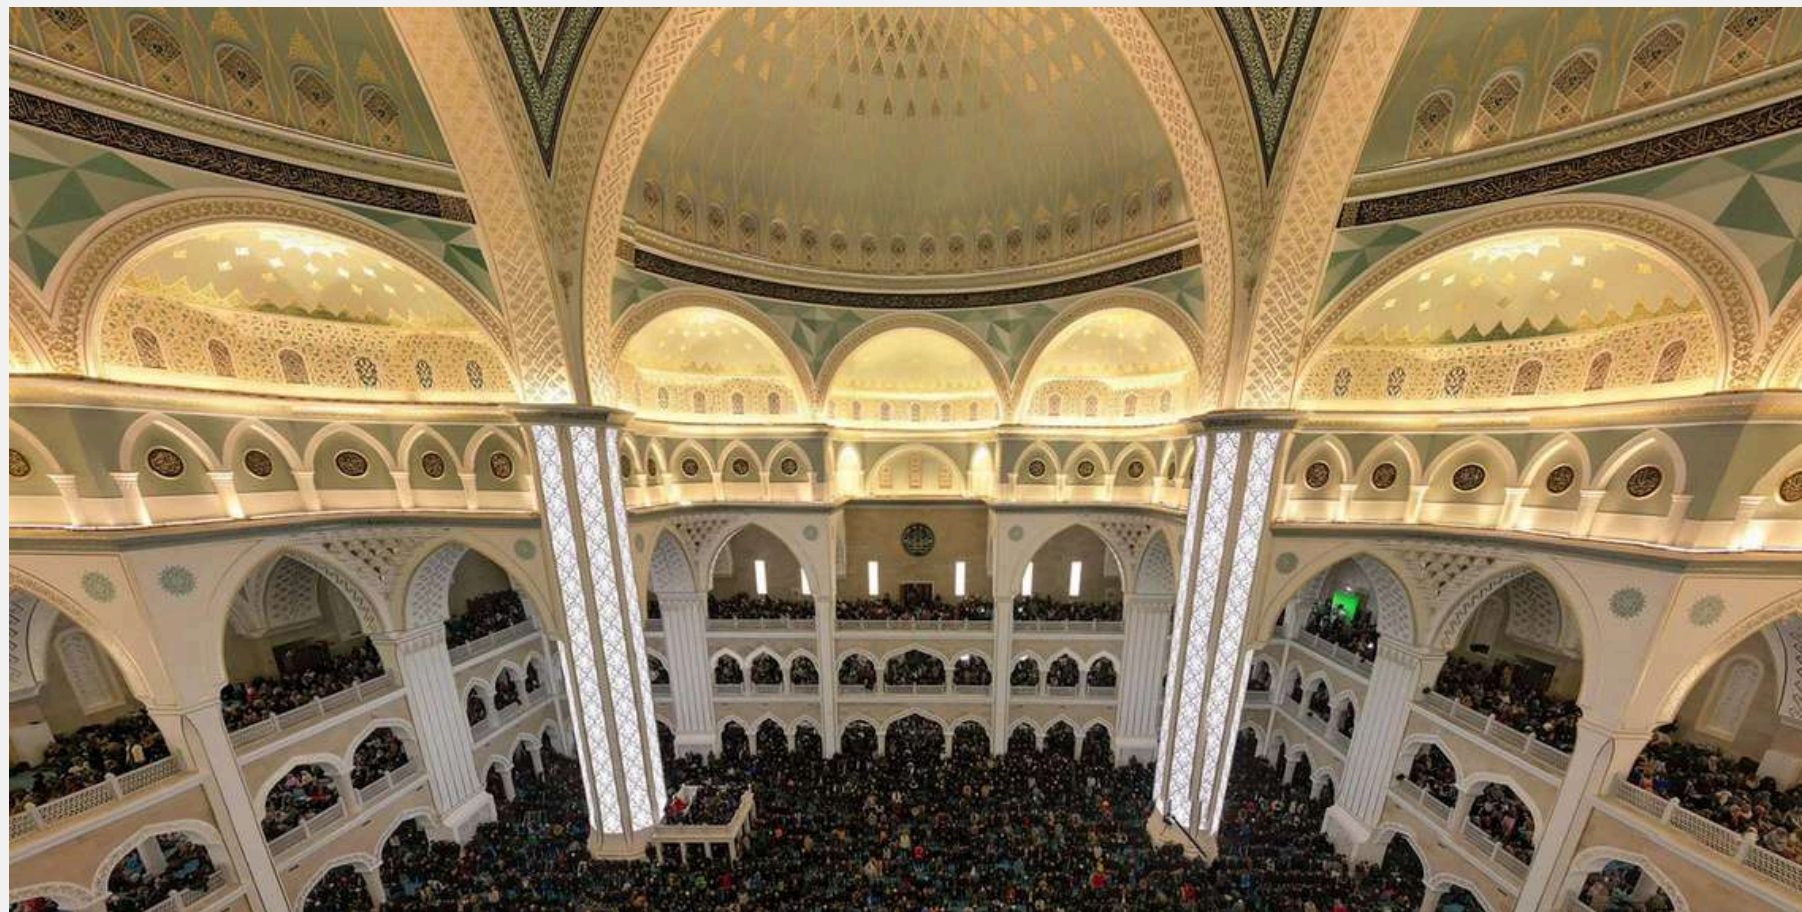

Şahinbey Nation Mosque

Country	: Turkiye
City	: Gaziantep
Year	: 2024
Partner Company	: Send Proje
Project Category	: Historical and Cultural
Product Category	: Facade, Indoor, Landscape
Used Product	: WLT, WL, WS, DOT DIAMOND, LLK, YONJA, Neptun, CF1, CF3, CF5