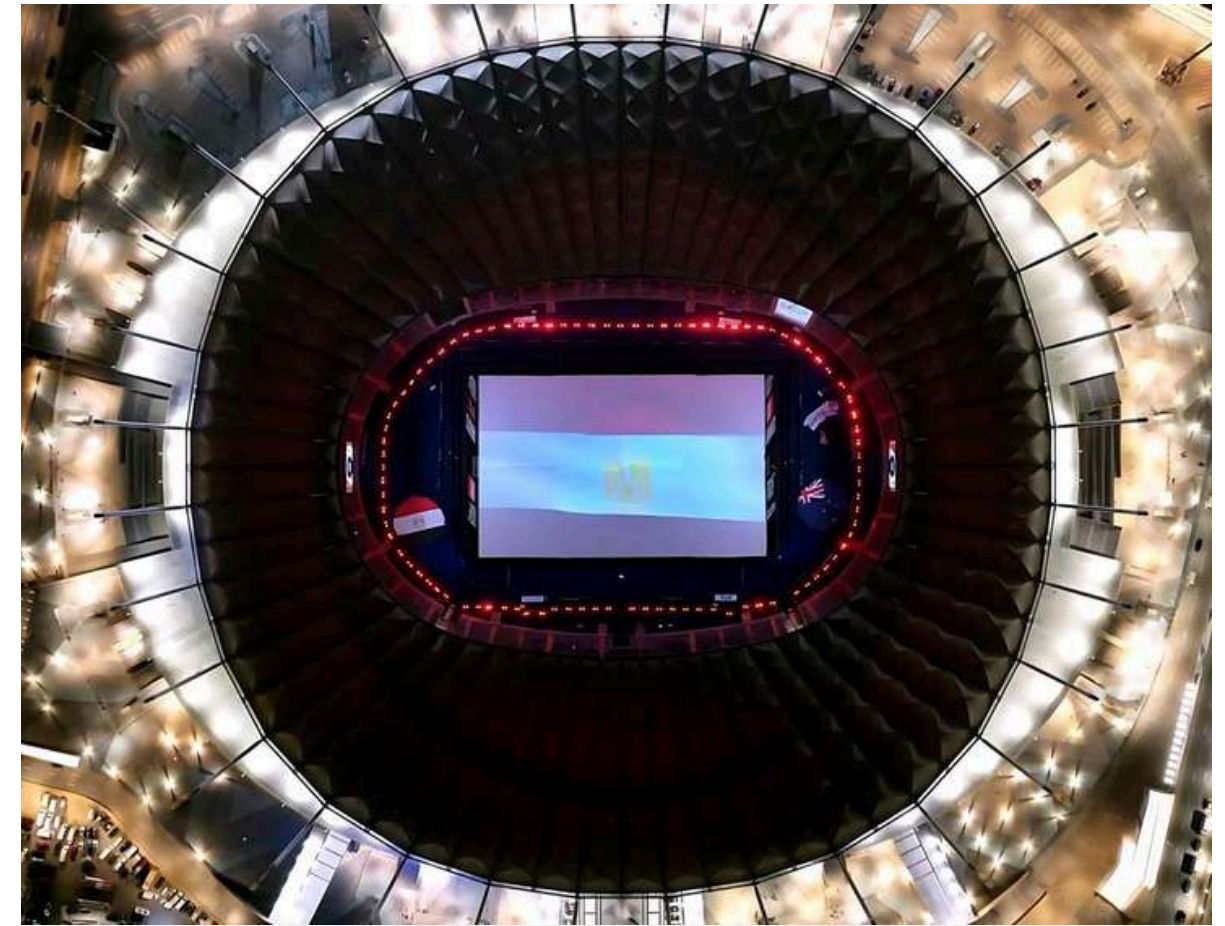

Country	: Turkiye
City	: Antalya
Year	: 2018
Project Category	: Roads and Bridges, Park and Landscapae
Product Category	: Landscape
Used Product	: Arc Circo, Tower, Pole L, Pole T

SPORTS FACILITIES

The lighting of sports facilities is critically important both for enhancing the visibility for athletes and for being compatible with today's HD and 4K broadcasting techniques. Fiberli LED lighting fixtures provide lighting solutions with high energy efficiency in sports facilities under all weather conditions. Our technical team can help you determine the most suitable lighting for solutions that ensure spectators enjoy high-quality viewing experiences while watching matches.