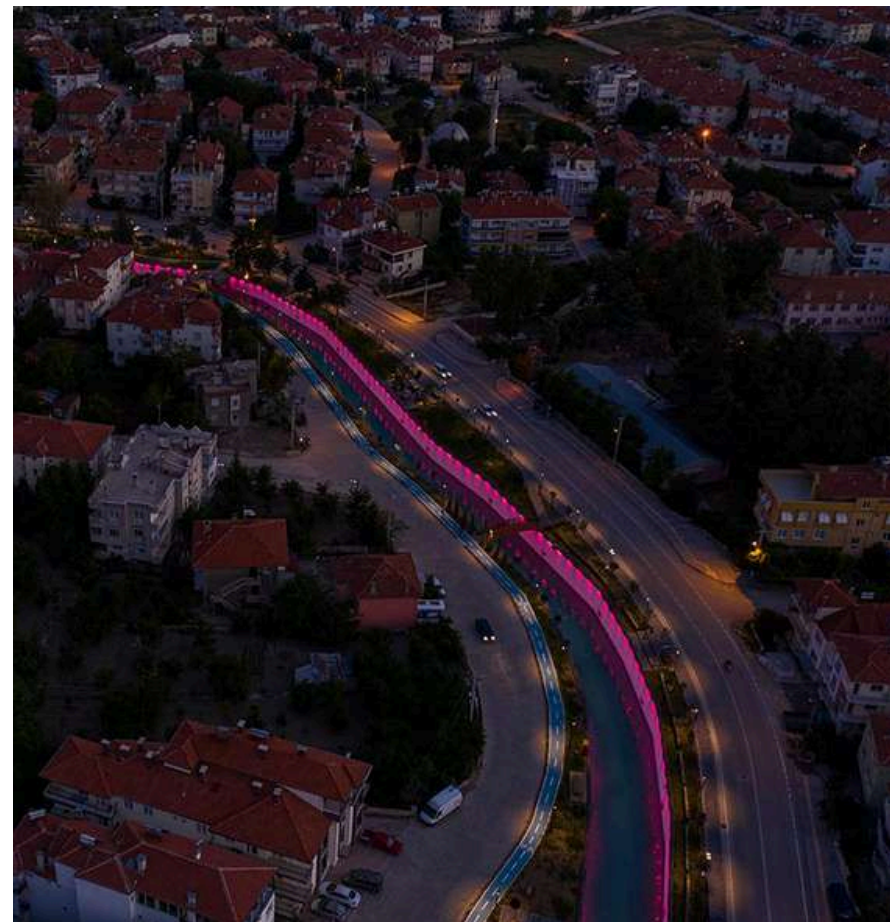

Korkuteli Canal Project

Country	: Turkiye
City	: Antalya
Year	: 2020
Project Category	: Landscape and Park Areas
Product Category	: Lighting Poles, Facade Animation
Used Product	: Neptun, WL