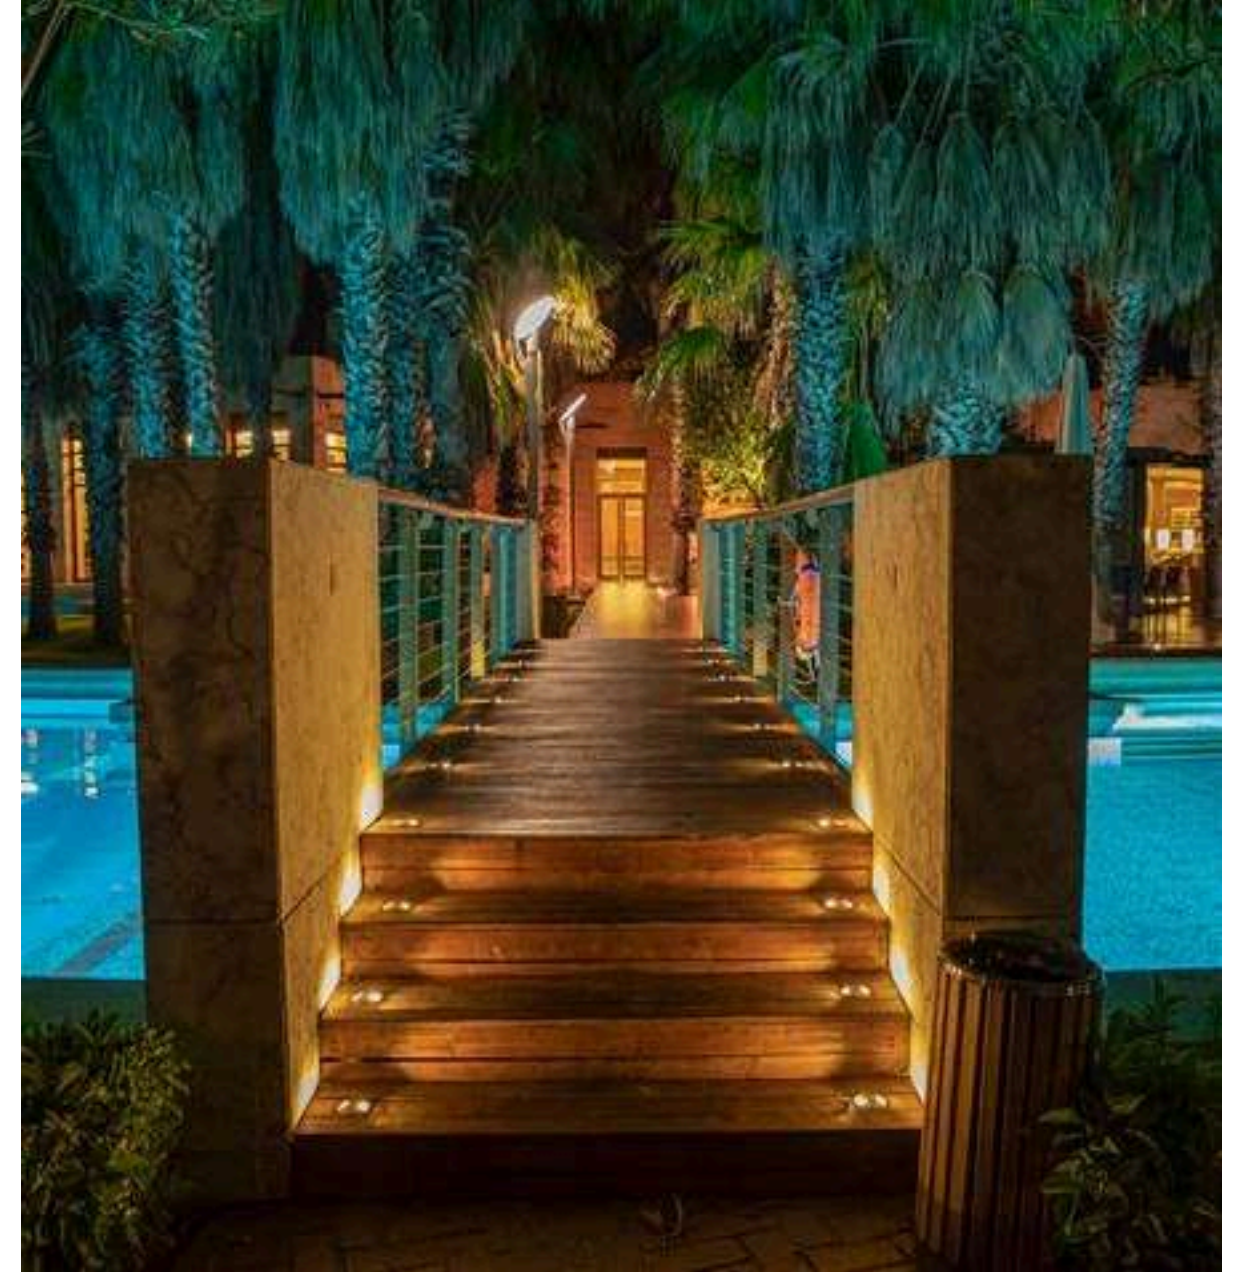

Gloria Serenity Resort

Country	: Turkiye
City	: Antalya
Year	: 2019
Project Category	: Hospitality, Park and Landscape
Product Category	: Pool, Facade, Landscape, In-ground, Fiber Optic
Used Product	: IK7, IK77, IK777, FOK, CF1, CF3, CF5, CF1Y, LLK, CG5, AC5N, AC5G, AC1F, WL