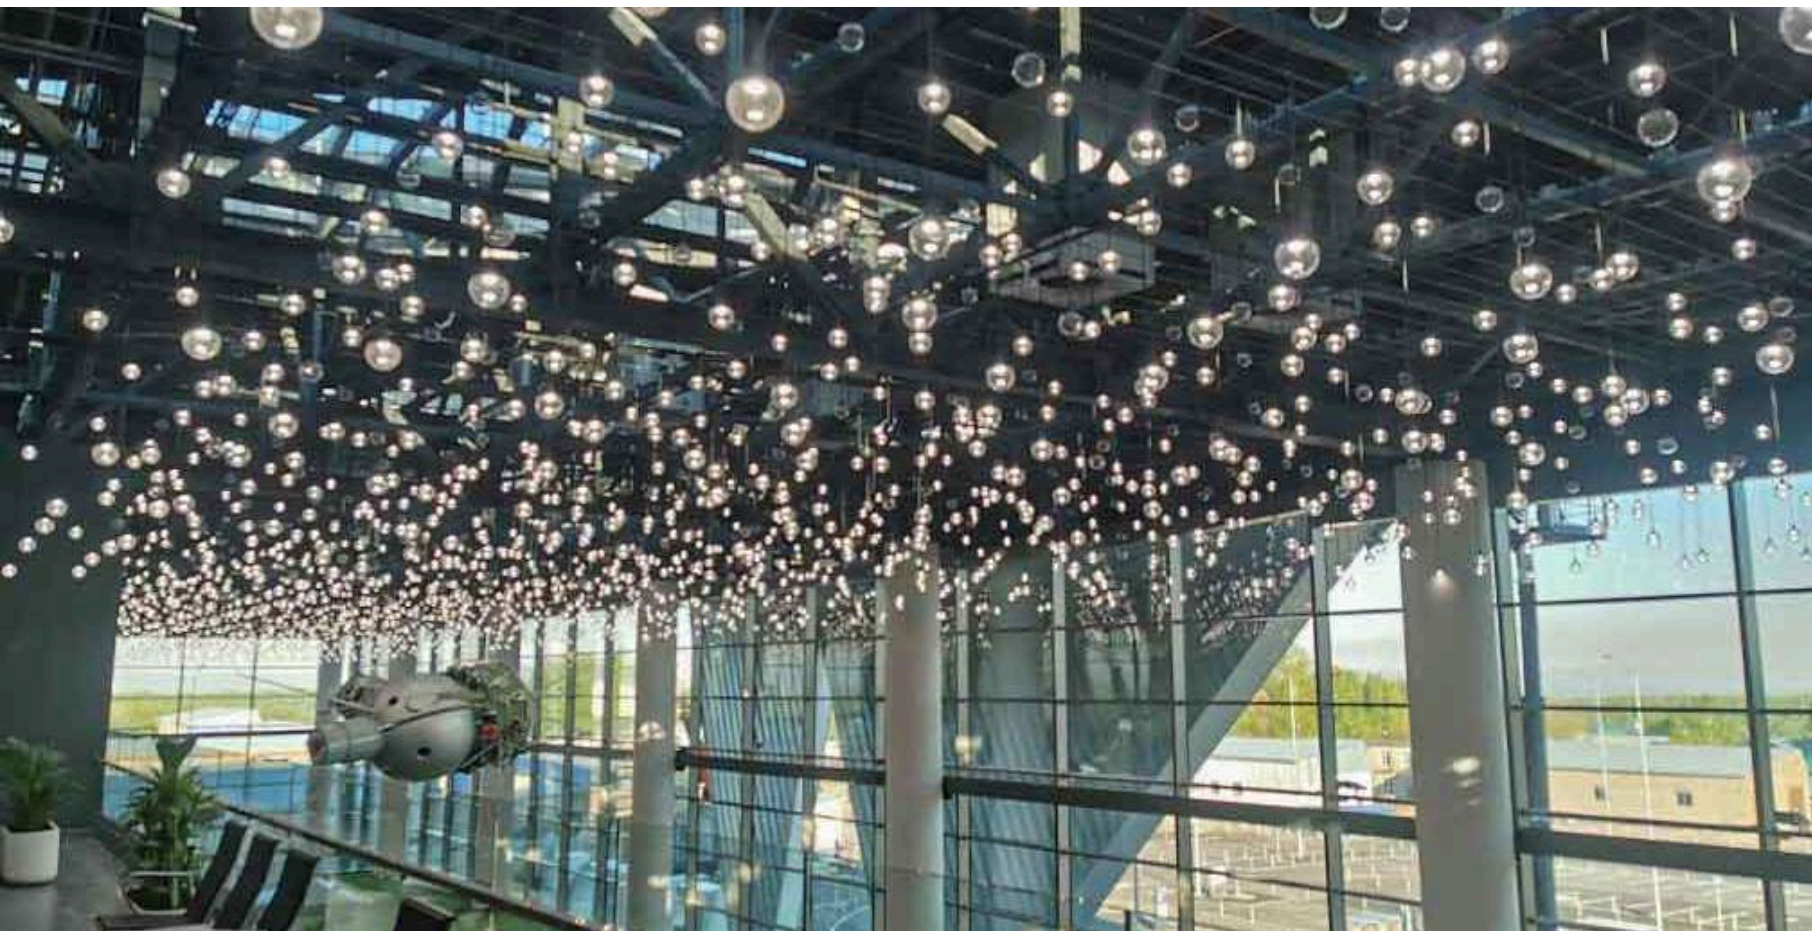

Kemerovo International Airport

Country	: Rusya
City	: Kemerovo
Year	: 2021
Project Category	: Transportation
Product Category	: Decorative, Concept Design
Used Product	: BLZS, Concept Armature