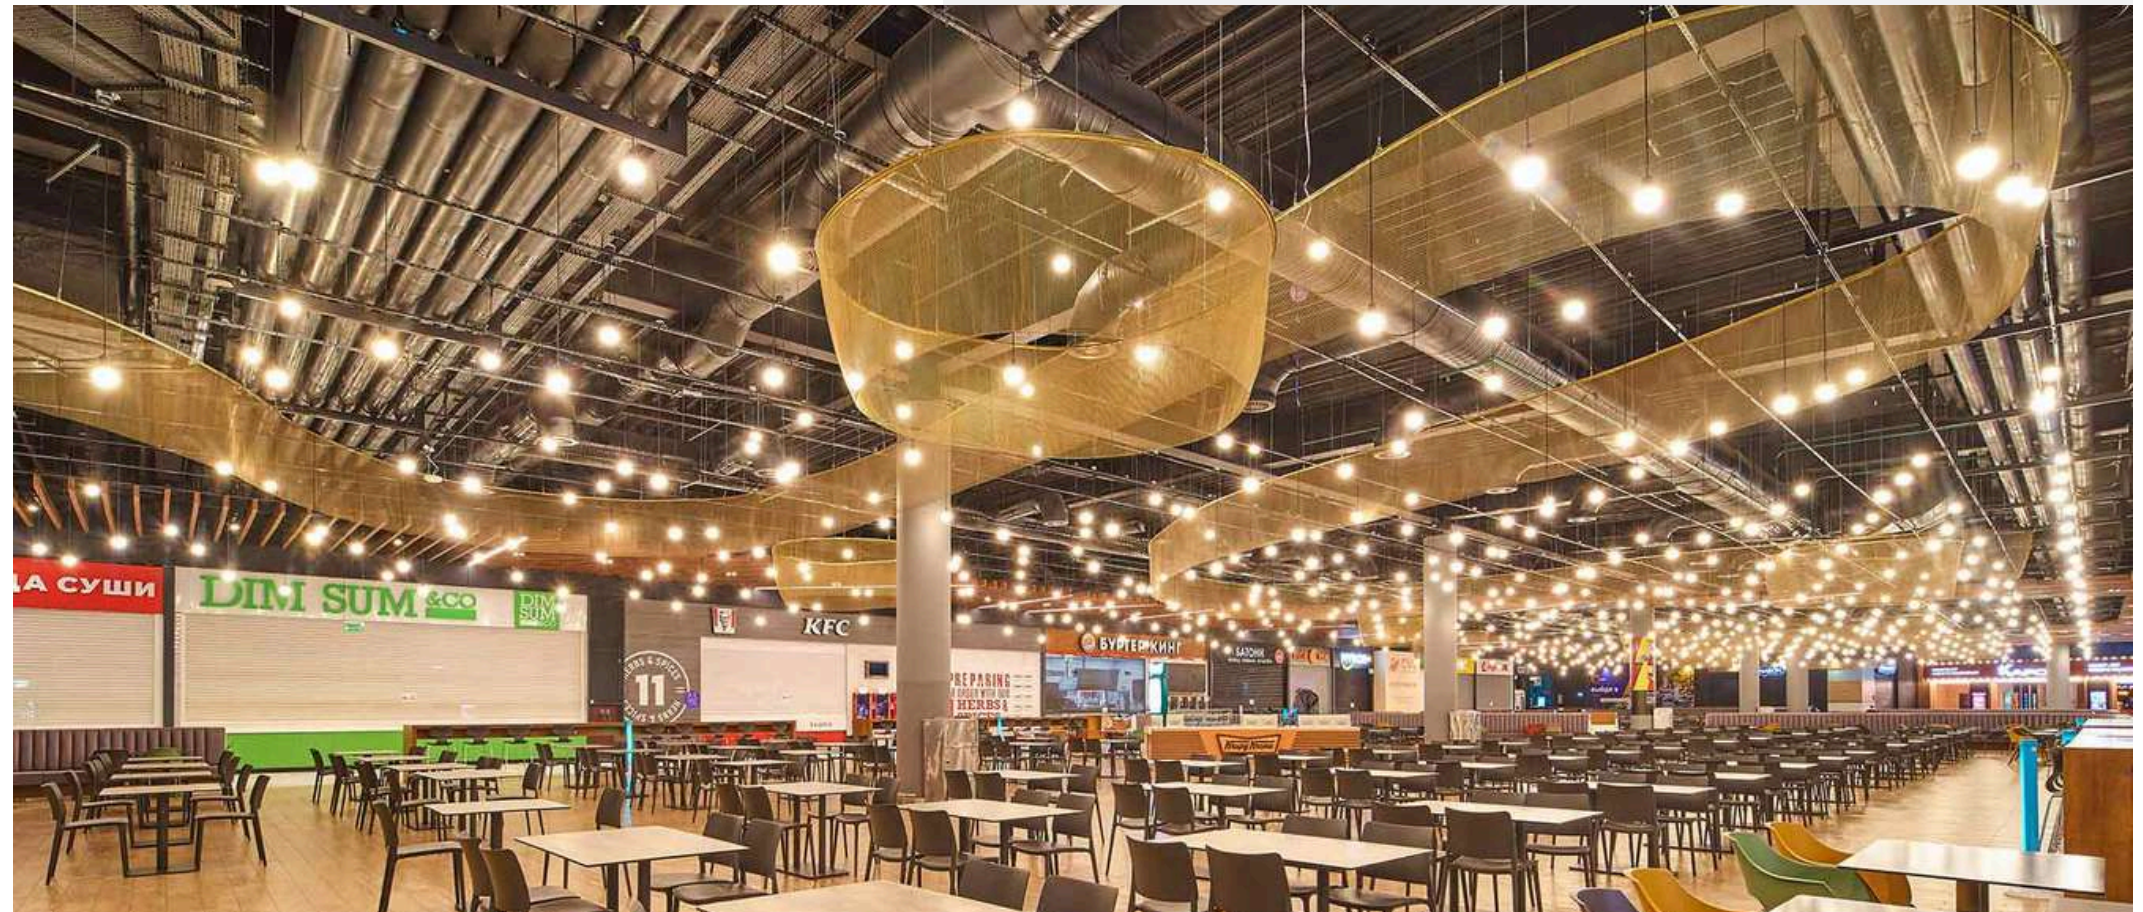

Salaris Mall

Country : Russia
City : Moscow
Year : 2017
Project Category : Shopping
Product Category : Indoor, Concept Design
Used Product : ERL100, ERL25, ERL35, ERL50, ERL75, CDEW, QR 111A, LLK, Concept Luminaire